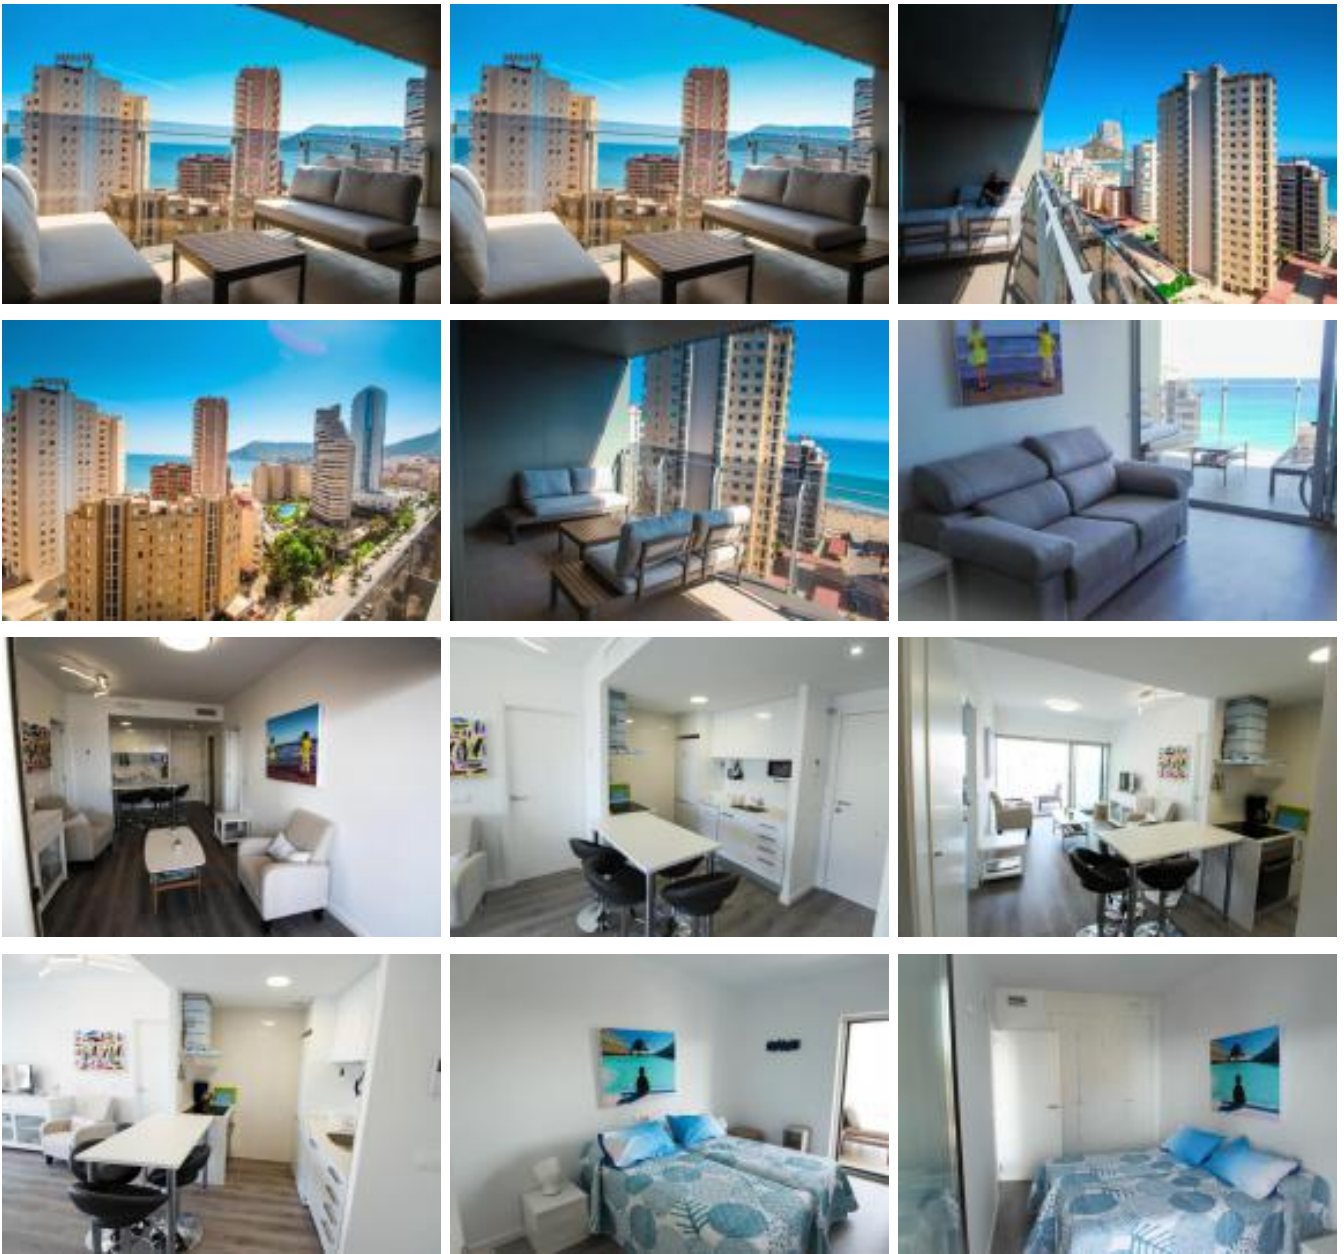

ctSetCookie("ct_check_js", "16043dacf17ac2a58753360689072bd2", "0");